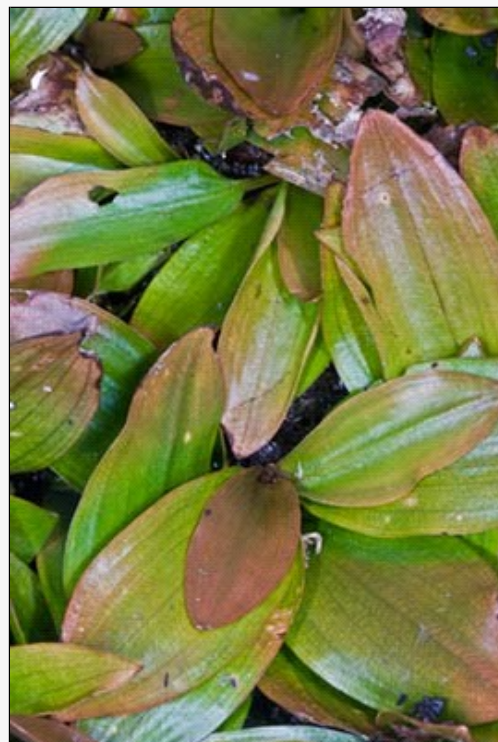

Potamogeton suboblongus

Common Name(s):

Mud pondweed

Current Threat Status (2012):

Not Threatened

Distribution:

Endemic. New Zealand: North, South and Stewart Islands

Habitat:

Coastal to subalpine, being mostly found in upper montane and subalpine areas in the northern part of its range. *Potamogeton suboblongus* is more commonly found in shallow, muddy hollows in forest, and colonising tarns and alpine soaks and pools which may partially dry out in summer.

Features*:

Aquatic, submerged or floating, or ± semi-terrestrial on muddy ground and seepages, rhizomatous little-branched, perennial herb. Rhizomes usually buried in firm mud; leafy branches erect, usually simple, long or short, often rooted at leaf-bearing nodes. Stipules c.20–30 mm long, free, open, membranous and often conspicuous. Leaves weakly dimorphic, entire; lower leaves apparently not regularly submersed, similar to upper leaves, being somewhat more narrowly elliptic and with fewer, more obscure nerves than emergent leaves; upper and emergent leaves long- or short-petiolate, lamina 15–60 × 8–35 mm, broad-elliptic, rarely oval, subacute and sometimes shortly attenuate at tip, firm and opaque, longitudinal nerves 11–21 in all, usually several laterals emerging from midrib. Inflorescence a densely flowered spike, 10–20 mm long. Peduncles arising in axils of upper leaves, simple, stout, erect, standing well above leaves. Achenes c.2.0 × 1.5 mm, reddish when ripe, neither flattened nor strongly keeled, beak short but slightly curved.