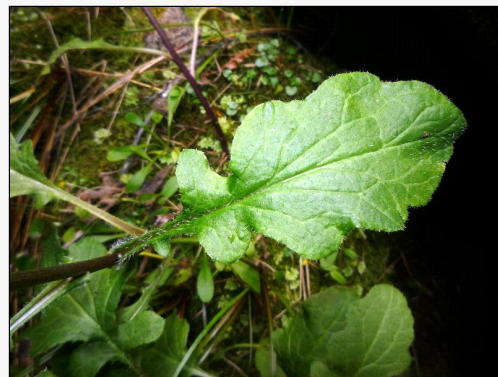

Senecio wairauensis

Common Name(s):

Mountain fireweed

Current Threat Status (2012):

Not Threatened

Distribution:

Endemic. North, South and Stewart Islands

Habitat:

Usually montane to alpine as a ground plant in forest, scrub or in open ground. Also common along stream sides, lake margins and in bogs. May also grow in tussock grassland. In the southern part of its range it also grows near the coast.

Threats:

Not Threatened

For more information, visit:

<http://nzpcn.org.nz/flora_details.asp?ID=1298>

Caption: Mt Luxmore, Fiordland
Photographer: Jesse Bythell