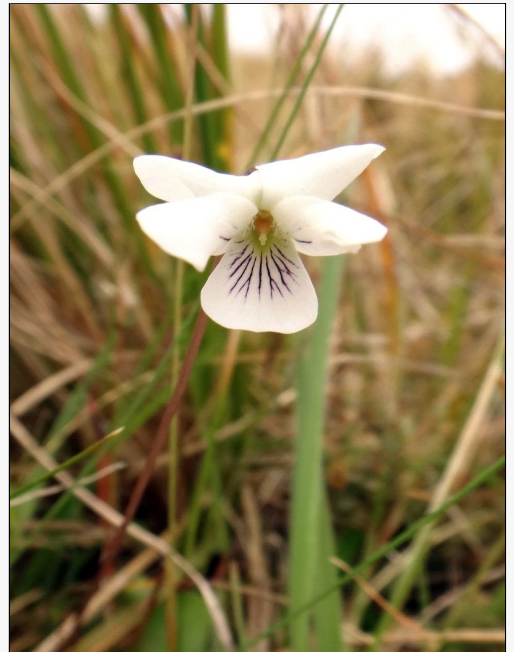

## *Viola cunninghamii*

**Common Name(s):**

Mountain violet, white violet

**Current Threat Status (2012):**

Not Threatened

**Distribution:**

Endemic. North, South and Stewart Islands in montane areas from East Cape and Central Volcanic Plateau south

**Threats:**

Not Threatened

**For more information, visit:**

[http://nzpcn.org.nz/flora\\_details.asp?ID=1356](http://nzpcn.org.nz/flora_details.asp?ID=1356)

**Caption:** McKerrow Range, Otago  
**Photographer:** Jesse Bythell

**Caption:** McKerrow Range, Otago  
**Photographer:** Jesse Bythell