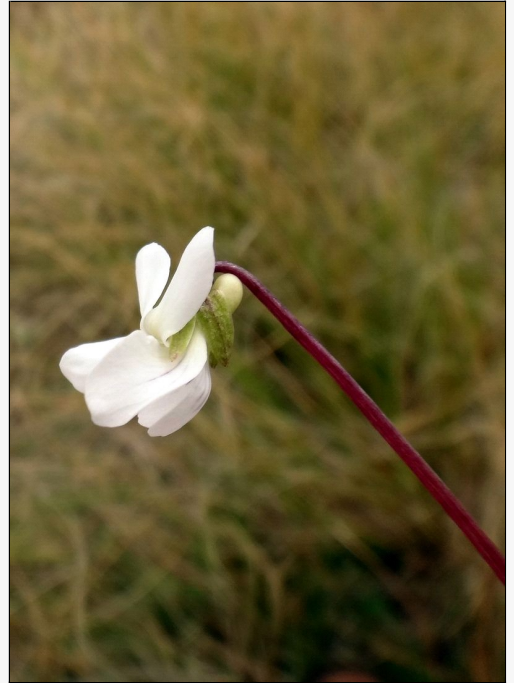

## *Viola cunninghamii*

**Common Name(s):**

Mountain violet, white violet

**Current Threat Status (2012):**

Not Threatened

**Distribution:**

Endemic. North, South and Stewart Islands in montane areas from East Cape and Central Volcanic Plateau south

**Threats:**

Not Threatened

**For more information, visit:**

[http://nzpcn.org.nz/flora\\_details.asp?ID=1356](http://nzpcn.org.nz/flora_details.asp?ID=1356)

**Caption:** McKerrow Range, Otago  
**Photographer:** Jesse Bythell