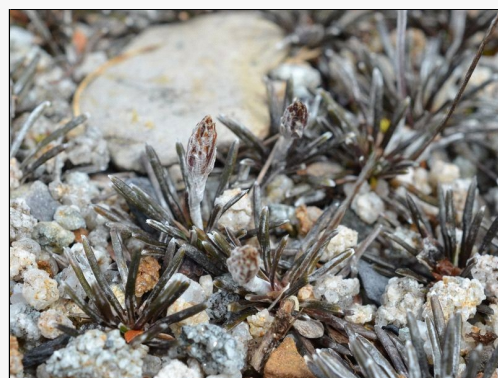

Caption: Denniston Plateau
Photographer: Jane Gosden