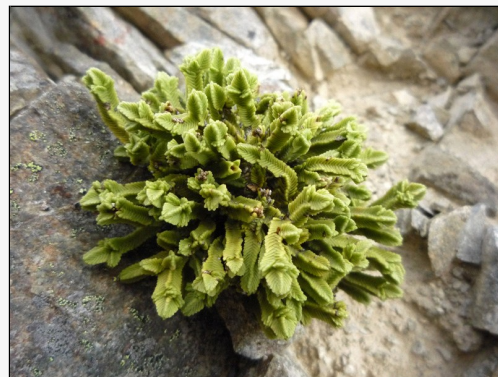

Veronica tetrasticha

Common Name(s):

Hebe

Current Threat Status (2012):

At Risk - Naturally Uncommon

Threats:

Not Threatened

References and further reading:

Thorsen, M. J.; Dickinson, K. J. M.; Seddon, P. J. 2009. Seed dispersal systems in the New Zealand flora. *Perspectives in Plant Ecology, Evolution and Systematics* 11: 285-309

For more information, visit:

http://nzpcn.org.nz/flora_details.asp?ID=2014

Caption: Sugarloaf, Canterbury

Photographer: Jesse Bythell

Caption: L. Lyndon, December

Photographer: John Smith-Dodsworth