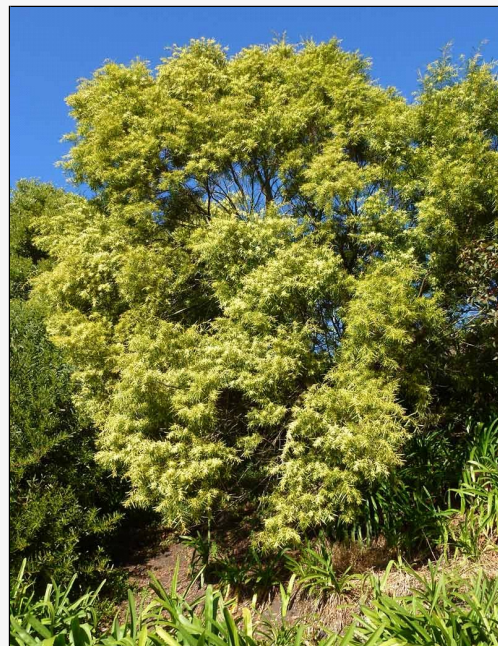

Acacia floribunda

Common Name(s):

gossamer wattle

Current Threat Status (2009):

Exotic

Habitat:

Roadside banks and waste places

Features:

Shrub to small tree, with sharply angled twigs. Leaves reduced to phyllodes. Phyllodes linear and up to 120 x 10 mm, usually with 3 prominent veins. Inflorescence is a spike of numerous pale yellow clusters. Seed pod is somewhat curved up to 100 x 4 mm.

Flowering:

August, September

For more information, visit:

<http://nzpcn.org.nz/flora_details.asp?ID=2407>

Caption: Whanganui. Aug 2012.

Photographer: Colin Ogle