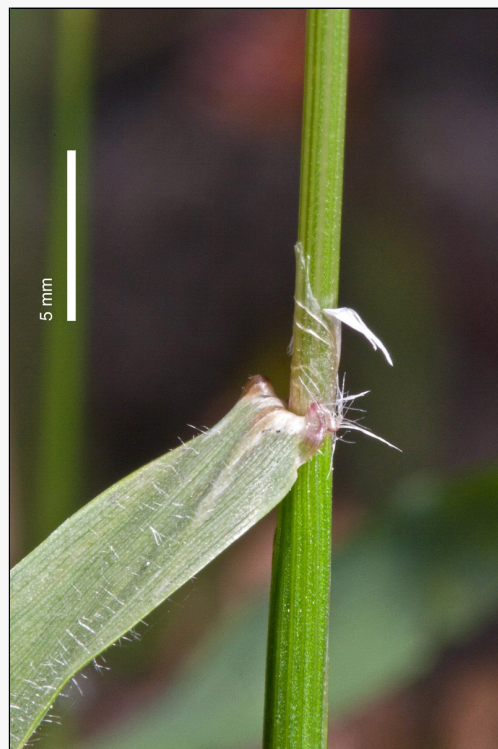

Anthoxanthum odoratum

Common Name(s):

sweet vernal

Current Threat Status (2009):

Exotic

For more information, visit:

http://nzpcn.org.nz/flora_details.asp?ID=2529

Caption: Lower Hutt. Dec 2011.

Photographer: Jeremy Rolfe

Caption: Leaf node showing membranous ligule. Lower Hutt. Dec 2011.

Photographer: Jeremy Rolfe