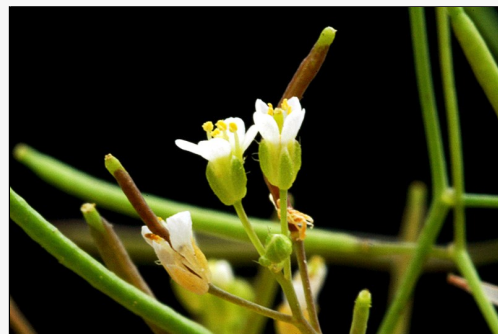

Caption: Whanganui. Mar 2012.

Photographer: Colin Ogle