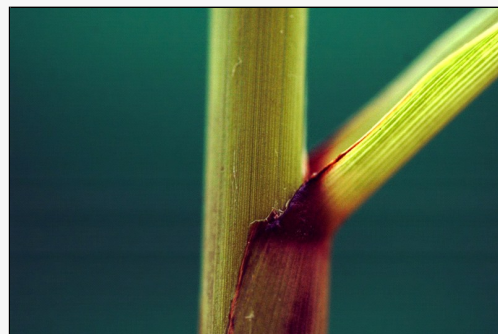

## *Cenchrus latifolius*

**Common Name(s):**

Uruguay pennisetum

**Current Threat Status (2009):**

Exotic

**For more information, visit:**

[http://nzpcn.org.nz/flora\\_details.asp?ID=3024](http://nzpcn.org.nz/flora_details.asp?ID=3024)

**Caption:** Junction of leaf sheath and blade. Whanganui. May 2011.

**Photographer:** Colin Ogle

**Caption:** Leaf base pulled back to show ligule. Whanganui. May 2011.

**Photographer:** Colin Ogle