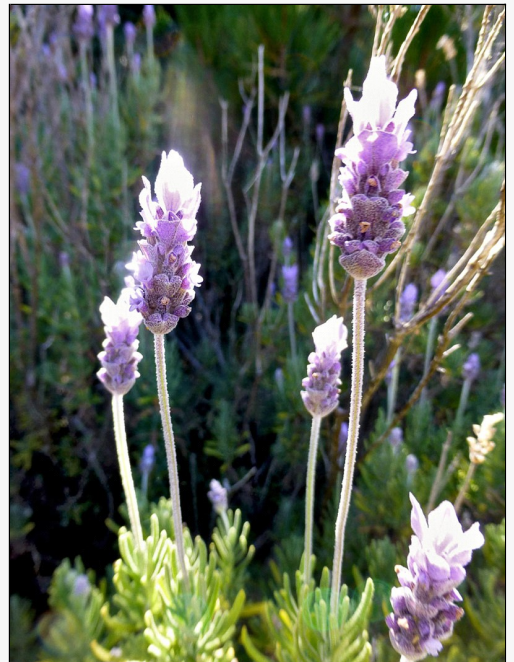

## *Lavandula dentata*

**Common Name(s):**

toothed lavender

**Current Threat Status (2009):**

Exotic

**For more information, visit:**

[http://nzpcn.org.nz/flora\\_details.asp?ID=3382](http://nzpcn.org.nz/flora_details.asp?ID=3382)

**Caption:** Whangaehu dunes. Feb 2013.

**Photographer:** Colin Ogle

**Caption:** Whangaehu dunes. Feb 2013.

**Photographer:** Colin Ogle