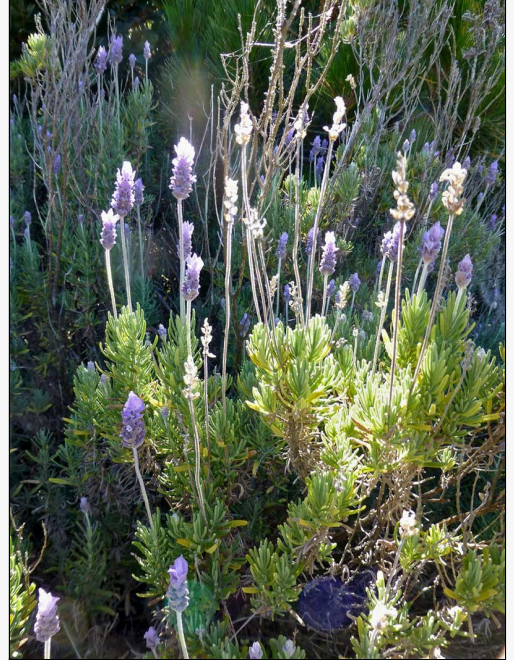

## *Lavandula dentata*

**Common Name(s):**

toothed lavender

**Current Threat Status (2009):**

Exotic

**For more information, visit:**

[http://nzpcn.org.nz/flora\\_details.asp?ID=3382](http://nzpcn.org.nz/flora_details.asp?ID=3382)

**Caption:** Whangaehu dunes. Feb 2013.

**Photographer:** Colin Ogle

**Caption:** Whangaehu dunes. Feb 2013.

**Photographer:** Colin Ogle