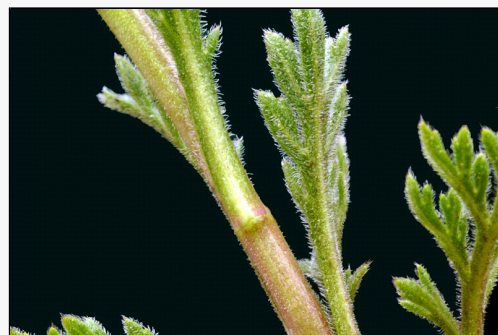

Lepidium bonariense

Common Name(s):

Argentine cress

Current Threat Status (2009):

Exotic

For more information, visit:

http://nzpcn.org.nz/flora_details.asp?ID=3391

Caption: Fruits. Whanganui. Oct 2011.

Photographer: Colin Ogle

Caption: Cauline leaves. Whanganui. Oct 2011.

Photographer: Colin Ogle