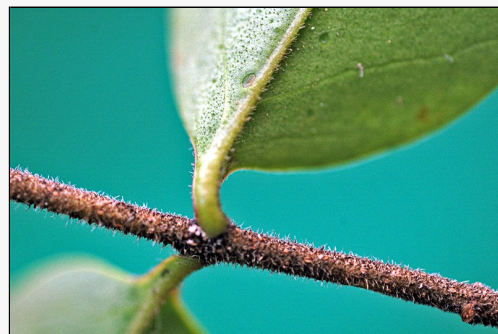

Ligustrum vulgare

Common Name(s):

common privet

Current Threat Status (2009):

Exotic

For more information, visit:

http://nzpcn.org.nz/flora_details.asp?ID=3415

Caption: Abaxial leaf surface and puberulent stems. Whanganui. Jun 2011.

Photographer: Colin Ogle

Caption: Puberulent stem. Whanganui. 2011.

Photographer: Colin Ogle