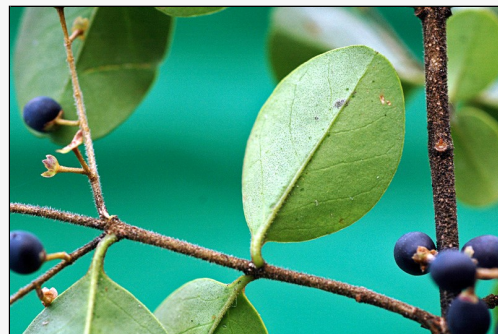

Ligustrum vulgare

Common Name(s):

common privet

Current Threat Status (2009):

Exotic

For more information, visit:

http://nzpcn.org.nz/flora_details.asp?ID=3415

Caption: Abaxial leaf surface and puberulent stems. Whanganui. Jun 2011.

Photographer: Colin Ogle

Caption: Puberulent stem. Whanganui. 2011.

Photographer: Colin Ogle