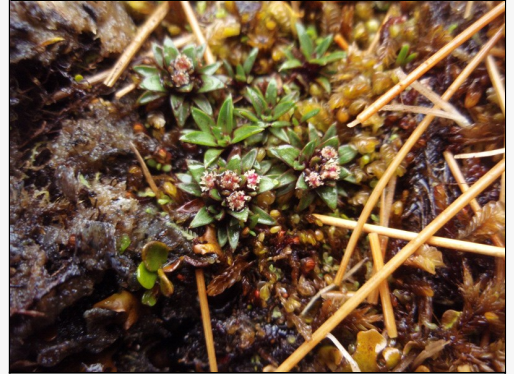

Abrotanella rosulata

Common Name(s):

None known

Current Threat Status (2012):

At Risk - Naturally Uncommon

References and further reading:

Thorsen, M. J.; Dickinson, K. J. M.; Seddon, P. J. 2009. Seed dispersal systems in the New Zealand flora. *Perspectives in Plant Ecology, Evolution and Systematics* 2009 Vol. 11 No. 4 pp. 285-309

For more information, visit:

http://nzpcn.org.nz/flora_details.asp?ID=344

Caption: Campbell Island

Photographer: Jane Gosden

Caption: Col Ridge, Campbell Island

Photographer: Phil Garnock-Jones