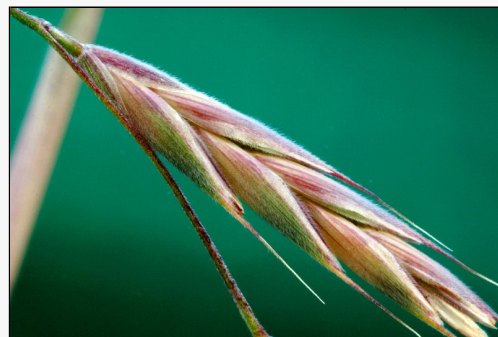

Bromus lithobius

Common Name(s):

Chilean brome

Current Threat Status (2009):

Exotic

For more information, visit:

http://nzpcn.org.nz/flora_details.asp?ID=3536

Caption: Spikelets. Wanganui
Photographer: Colin Ogle

Caption: Spikelet. Wanganui
Photographer: Colin Ogle