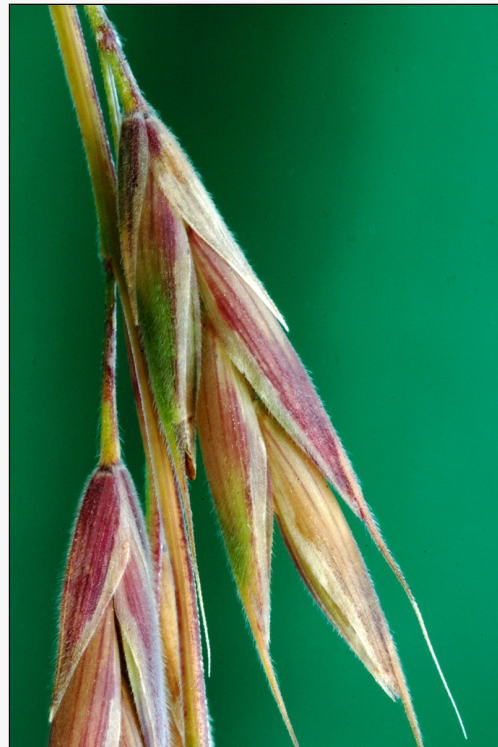

Bromus lithobius

Common Name(s):

Chilean brome

Current Threat Status (2009):

Exotic

For more information, visit:

http://nzpcn.org.nz/flora_details.asp?ID=3536

Caption: Spikelets. Wanganui
Photographer: Colin Ogle

Caption: Spikelet. Wanganui
Photographer: Colin Ogle