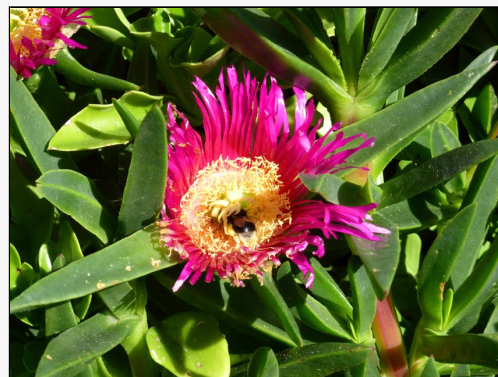

Carpobrotus chilensis

Common Name(s):

ice plant

Current Threat Status (2009):

Exotic

Habitat:

Terrestrial. Coastal

Features:

Mat-forming trailing perennial herb. Stems to about 6 m long, occasionally rooting, subwoody at base. Leaves sharply 3-angled. Flowers 6.5-8 cm diameter, petals purple. Seeds brown about 1mm long.

Flowering:

October, November, December

For more information, visit:

http://nzpcn.org.nz/flora_details.asp?ID=3623

Caption: Waste area, Castlecliff Beach, Whanganui

Photographer: Colin Ogle

Caption: Flower with bumble bee, in waste area, Castlecliff Beach, Whanganui