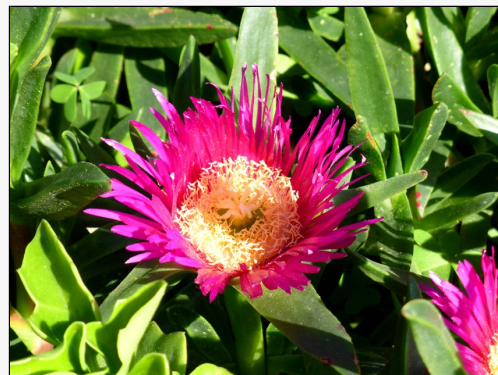

Carpobrotus chilensis

Common Name(s):

ice plant

Current Threat Status (2009):

Exotic

Habitat:

Terrestrial. Coastal

Features:

Mat-forming trailing perennial herb. Stems to about 6 m long, occasionally rooting, subwoody at base. Leaves sharply 3-angled. Flowers 6.5-8 cm diameter, petals purple. Seeds brown about 1mm long.

Flowering:

October, November, December

For more information, visit:

<http://nzpcn.org.nz/flora_details.asp?ID=3623>

Caption: Waste area, Castlecliff Beach, Whanganui

Photographer: Colin Ogle