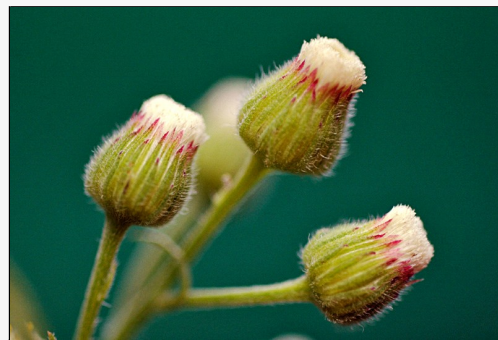

Erigeron bonariense

Common Name(s):

wavy-leaved fleabane

Current Threat Status (2009):

Exotic

For more information, visit:

http://nzpcn.org.nz/flora_details.asp?ID=3663

Caption: Whanganui. Mar 2011.

Photographer: Colin Ogle

Caption: Capitula. Whanganui. Mar 2011.

Photographer: Colin Ogle