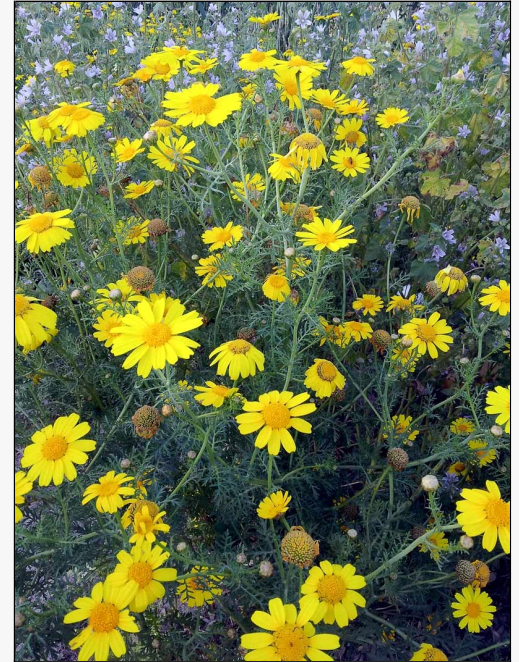

Glebionis coronaria

Common Name(s):

annual chrysanthemum

Current Threat Status (2009):

Exotic

For more information, visit:

http://nzpcn.org.nz/flora_details.asp?ID=3694

Caption: Sardinia, Italy.

Photographer: Peter de Lange

Caption: Sardinia, Italy.

Photographer: Peter de Lange