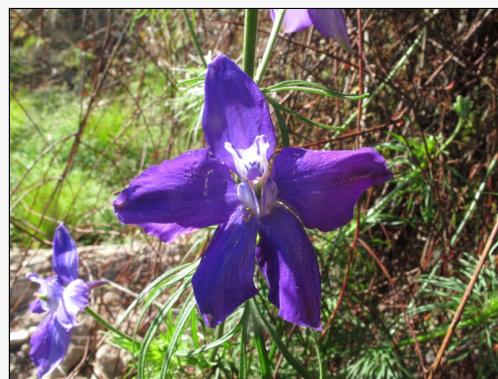

Consolida ambigua

Common Name(s):

larkspur

Current Threat Status (2009):

Exotic

For more information, visit:

http://nzpcn.org.nz/flora_details.asp?ID=3710

Caption: Fraser's Gully, Dunedin

Photographer: John Barkla

Caption: Fraser's Gully, Dunedin

Photographer: John Barkla