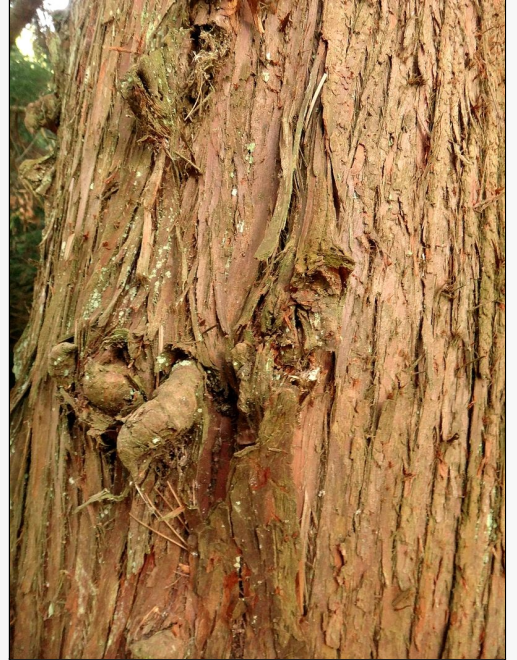

Cryptomeria japonica

Common Name(s):

Japanese cedar

Current Threat Status (2009):

Exotic

For more information, visit:

http://nzpcn.org.nz/flora_details.asp?ID=3712

Caption: in cultivation
Photographer: Jesse Bythell

Caption: *Cryptomeria japonica*
Photographer: Peter de Lange