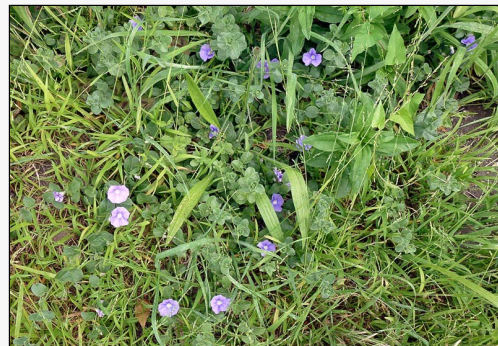

Convolvulus sabatius subsp. *mauritanicus*

Common Name(s):

bindweed

Current Threat Status (2009):

Exotic

For more information, visit:

http://nzpcn.org.nz/flora_details.asp?ID=3723

Caption: Whanganui, Dec 2011.