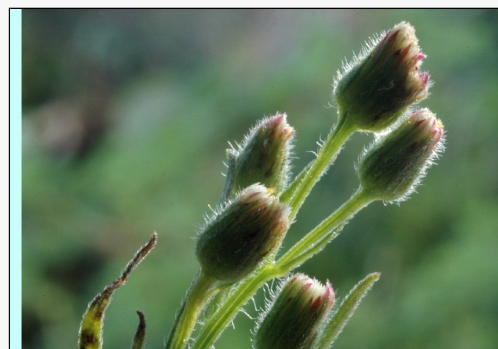

Erigeron bilbaoanus

Common Name(s):

flea-bane

Current Threat Status (2009):

Exotic

For more information, visit:

http://nzpcn.org.nz/flora_details.asp?ID=3724

Caption: Gravel track edge, Gordon Park Scenic Reserve, Whanganui

Photographer: Colin Ogle

Caption: Gravel track edge, Gordon Park Scenic Reserve, Whanganui

Photographer: Colin Ogle