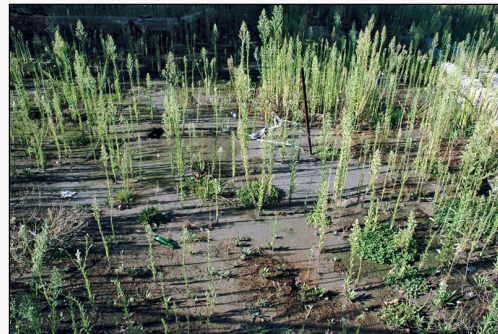

Erigeron sumatrensis

Common Name(s):

broad-leaved flea-bane

Current Threat Status (2009):

Exotic

For more information, visit:

http://nzpcn.org.nz/flora_details.asp?ID=3727

Caption: Whanganui. Mar 2011.