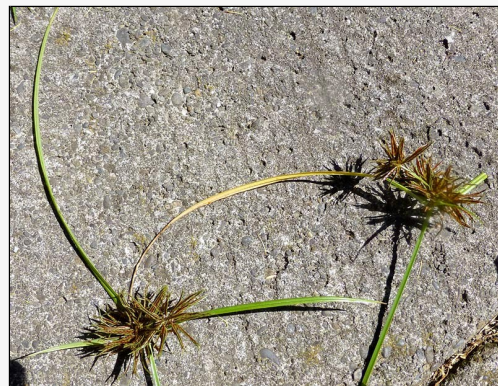

Cyperus rotundus

Common Name(s):

nutgrass

Current Threat Status (2009):

Exotic

For more information, visit:

http://nzpcn.org.nz/flora_details.asp?ID=3792

Caption: Inflorescences. Titoki Swamp, Whanganui. Feb 2013.

Photographer: Colin Ogle

Caption: Inflorescence. Titoki Swamp, Whanganui. Feb 2013.

Photographer: Colin Ogle