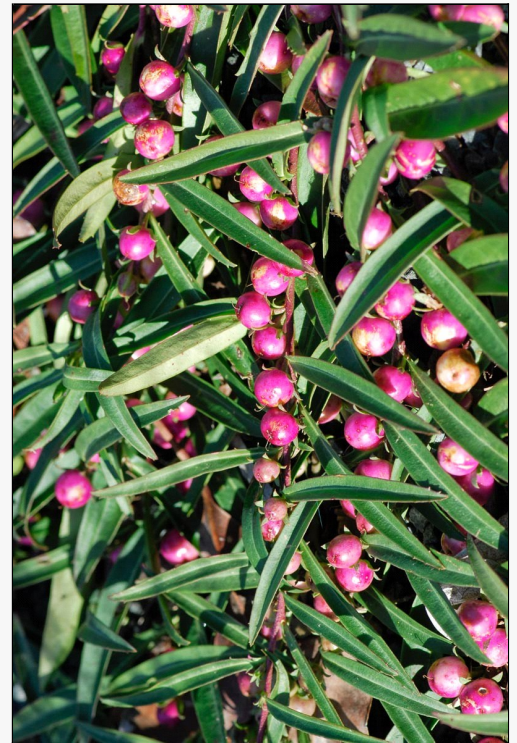

### **For more information, visit:**

[http://nzpcn.org.nz/flora\\_details.asp?ID=3894](http://nzpcn.org.nz/flora_details.asp?ID=3894)

**Caption:** Naturalised at Oratia. Jul 2007.

**Photographer:** Jeremy Rolfe