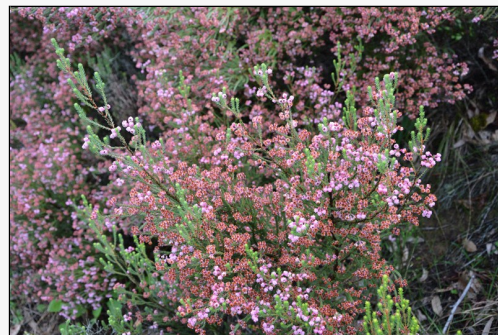

Erica baccans

Common Name(s):

berry heath

Current Threat Status (2009):

Exotic

Habitat:

Terrestrial.

Features:

Glabrous shrub up to about 2 m tall. Leaves up to 9 mm long. Small pink bell-shaped flowers are held in bunches on the ends of stems. Corolla with 4 blunt ridges and depressions between them. Seed capsule to about 5 mm.

Flowering:

August, September, October, November, December

For more information, visit:

<http://nzpcn.org.nz/flora_details.asp?ID=3895>

Caption: Roadside in Waihahara, Far North

Photographer: John Sawyer