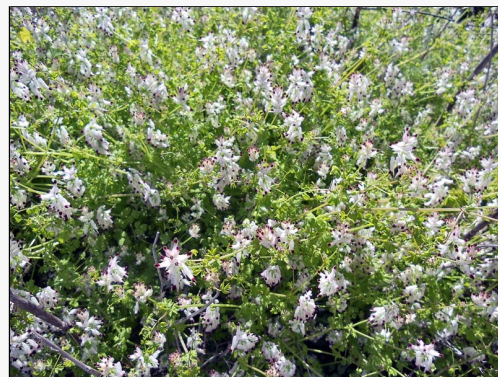

Caption: Castlecliff dunes,
Whanganui. Oct 2011.

Photographer: Colin Ogle