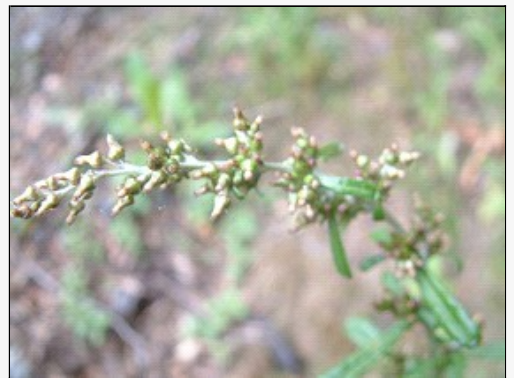

## *Gamochaeta coarctata*

**Common Name(s):**

purple cudweed

**Current Threat Status (2009):**

Exotic

**For more information, visit:**

[http://nzpcn.org.nz/flora\\_details.asp?ID=3976](http://nzpcn.org.nz/flora_details.asp?ID=3976)

**Caption:** Coromandel, October

**Photographer:** John Smith-Dodsworth

**Caption:** Coromandel, October

**Photographer:** John Smith-Dodsworth