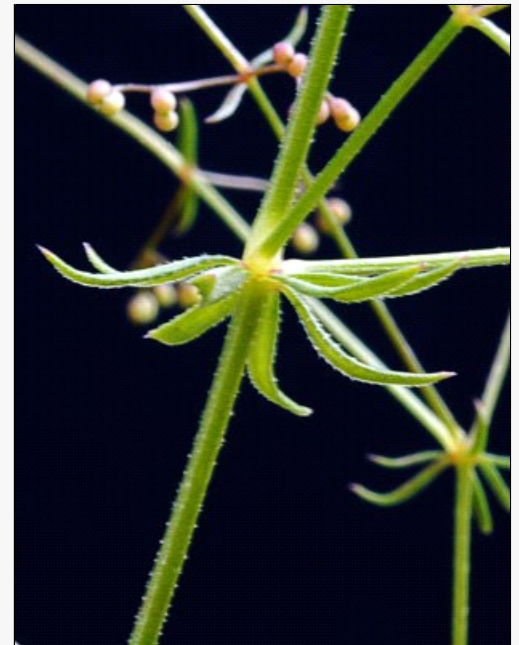

## *Galium divaricatum*

**Common Name(s):**

slender bedstraw

**Current Threat Status (2009):**

Exotic

**For more information, visit:**

[http://nzpcn.org.nz/flora\\_details.asp?ID=3984](http://nzpcn.org.nz/flora_details.asp?ID=3984)

**Caption:** Inflorescence. Kakariki.  
Jan 2012.

**Photographer:** Colin Ogle

**Caption:** Node. Kakariki. Jan 2012

**Photographer:** Colin Ogle