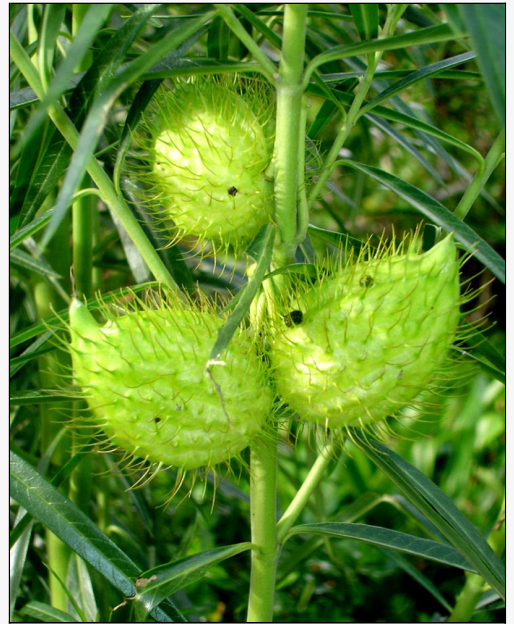

Gomphocarpus fruticosus

Common Name(s):

swan plant, narrow leaf cotton bush

Current Threat Status (2009):

Exotic

For more information, visit:

http://nzpcn.org.nz/flora_details.asp?ID=4011

Caption: *Gomphocarpus fruticosus*
Photographer: Peter de Lange

Caption: *Gomphocarpus fruticosus*
Photographer: Peter de Lange