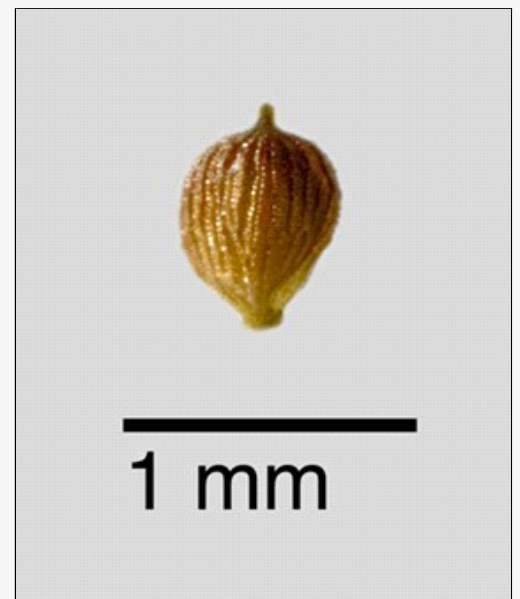

## *Isolepis setacea*

### Current Threat Status (2009):

Exotic

### For more information, visit:

[http://nzpcn.org.nz/flora\\_details.asp?ID=4025](http://nzpcn.org.nz/flora_details.asp?ID=4025)

**Caption:** Tararua Forest Park. Feb 2008.

**Photographer:** Jeremy Rolfe from a specimen collected by Pat Enright.