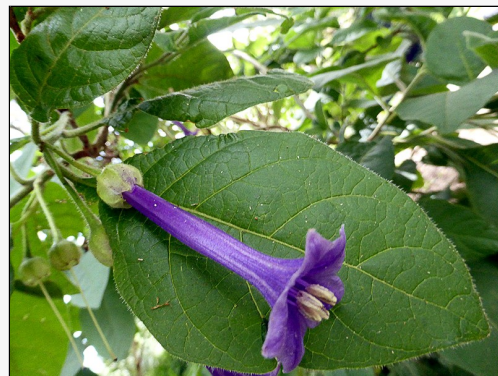

Iochroma grandiflorum

Current Threat Status (2009):

Exotic

For more information, visit:

http://nzpcn.org.nz/flora_details.asp?ID=4054

Caption: Kowhai Park, Whanganui.
Photographer: Colin Ogle

Caption: Kowhai Park, Whanganui.
Photographer: Colin Ogle