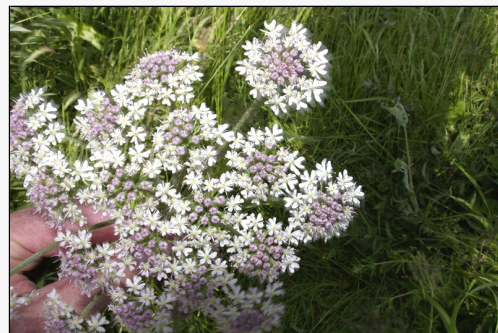

## *Heracleum sphondylium*

**Common Name(s):**

cow parsnip

**Current Threat Status (2009):**

Exotic

**For more information, visit:**

[http://nzpcn.org.nz/flora\\_details.asp?ID=4056](http://nzpcn.org.nz/flora_details.asp?ID=4056)

**Caption:** *Heracleum sphondylium*

**Photographer:** John Smith-Dodsworth

**Caption:** *Heracleum sphondylium*

**Photographer:** John Smith-Dodsworth