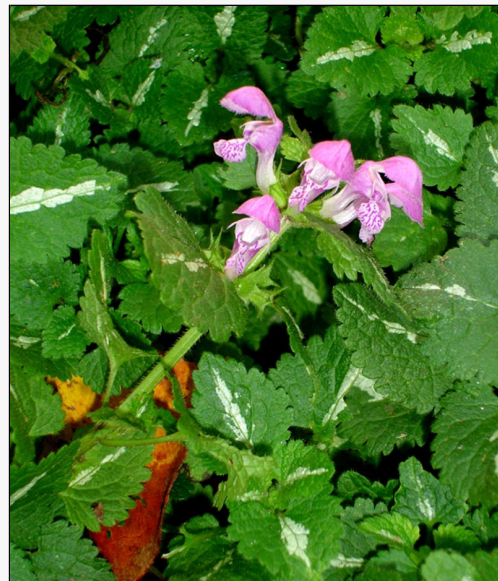

## *Lamium maculatum*

**Common Name(s):**

spotted dead nettle

**Current Threat Status (2009):**

Exotic

**For more information, visit:**

[http://nzpcn.org.nz/flora\\_details.asp?ID=4152](http://nzpcn.org.nz/flora_details.asp?ID=4152)

**Caption:** *Lamium maculatum*

**Photographer:** Peter de Lange

**Caption:** Hamilton. Oct 2011.

**Photographer:** Peter de Lange