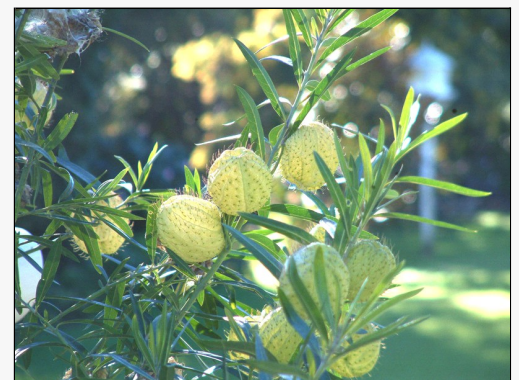

Gomphocarpus physocarpus

Common Name(s):

Swan plant, balloon cotton bush

Current Threat Status (2009):

Exotic

For more information, visit:

http://nzpcn.org.nz/flora_details.asp?ID=4261

Caption: Gomphocarpus
physocarpus

Photographer: John Smith-
Dodsworth

Caption: Gomphocarpus
physocarpus

Photographer: John Smith-
Dodsworth