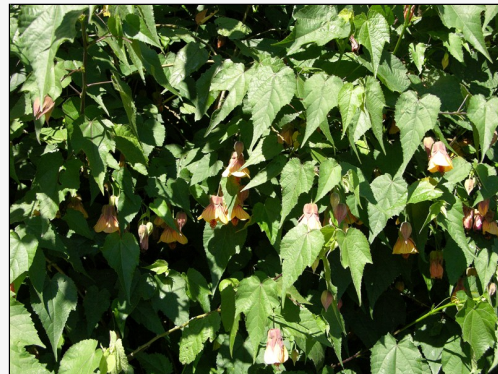

Abutilon megapotamicum x *A. pictum*

Current Threat Status (2009):

Exotic

For more information, visit:

http://nzpcn.org.nz/flora_details.asp?ID=4425

Caption: *Abutilon megapotamicum*
x *A. pictum*

Photographer: Clayson Howell,
Department of Conservation (Crown
copyright)