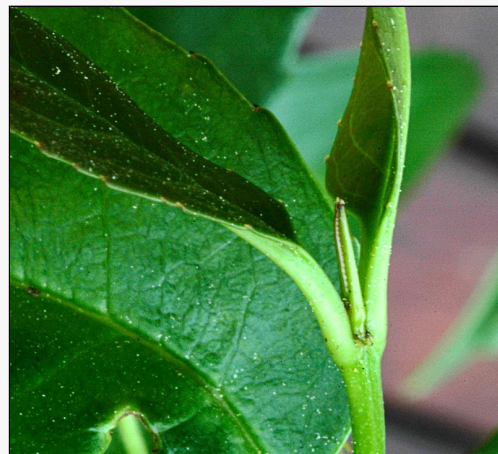

Aphanopetalum resinosum

Current Threat Status (2009):

Exotic

For more information, visit:

<http://nzpcn.org.nz/flora_details.asp?ID=4461>

Caption: Terminal bud. St Johns Hill, Whanganui. Sep 2009.

Photographer: Colin Ogle