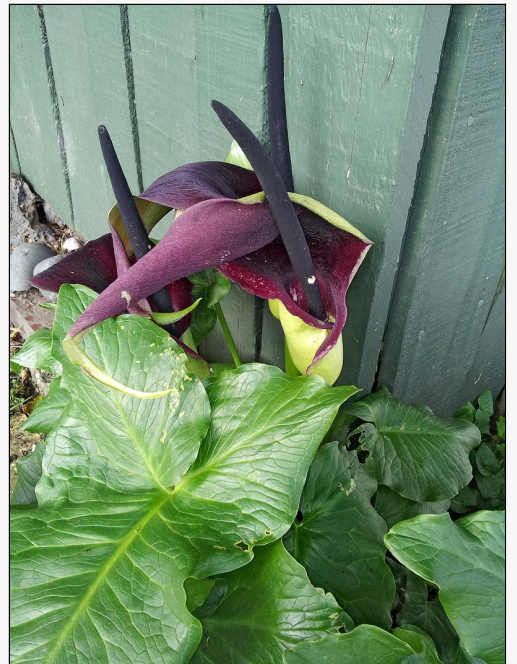

Arum palaestinum

Current Threat Status (2009):

Exotic

For more information, visit:

http://nzpcn.org.nz/flora_details.asp?ID=4472

Caption: Mount Albert, Auckland.
Photographer: Peter de Lange

Caption: Mount Albert, Auckland.
Photographer: Peter de Lange