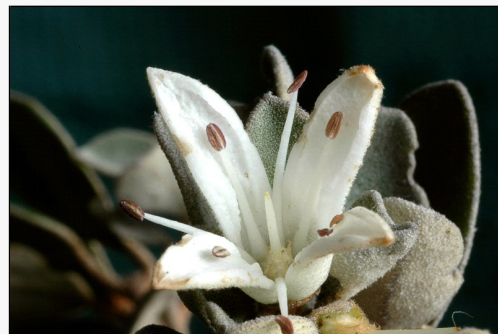

Correa alba

Current Threat Status (2009):

Exotic

For more information, visit:

http://nzpcn.org.nz/flora_details.asp?ID=4548

Caption: Castlecliff , Whanganui.

Sep 2012.

Photographer: Colin Ogle