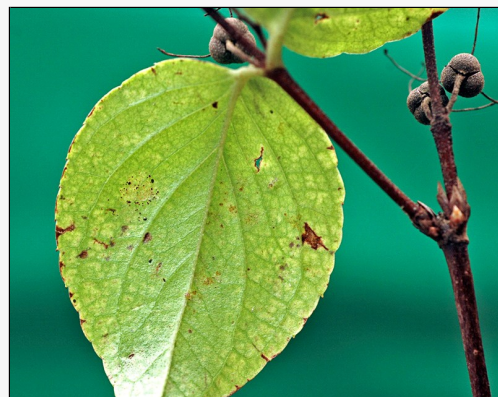

## *Deutzia crenata*

### **Current Threat Status (2009):**

Exotic

**Caption:** Abaxial surface of leaf.  
Kowhai Park, Whanganui. Jun 2011.

**Photographer:** Colin Ogle