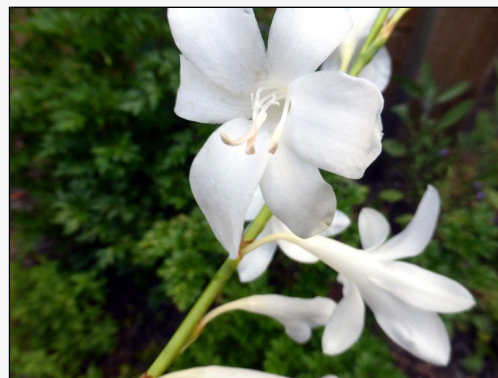

Watsonia borbonica

Current Threat Status (2009):

Exotic

For more information, visit:

http://nzpcn.org.nz/flora_details.asp?ID=4905

Caption: *Watsonia borbonica ardernei* - Islington Bay, Rangitoto Island

Photographer: Mike Wilcox

Caption: *W. borbonica* subsp. *ardernei*; Mangahoe Road, Hunterville

Photographer: Colin Ogle