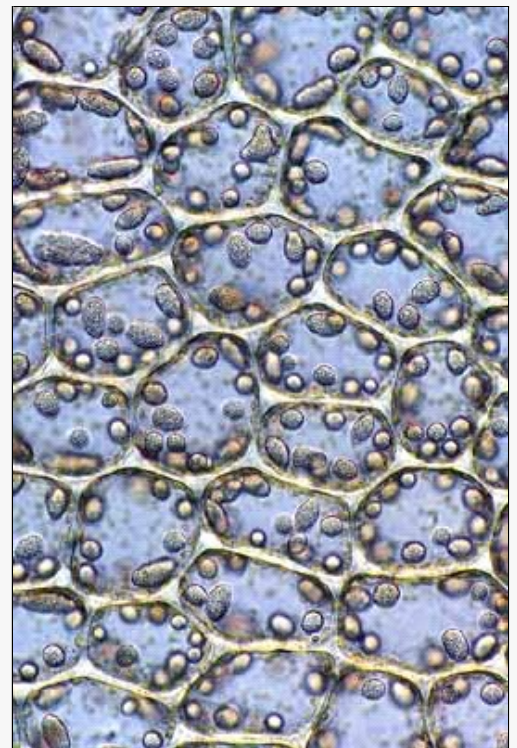

Pseudolophocolea denticulata

Common Name(s):

liverwort

Current Threat Status (2009):

Threatened - Nationally Critical

For more information, visit:

http://nzpcn.org.nz/flora_details.asp?ID=5068

Caption: *Pseudolophocolea denticulata*

Photographer: Bill Malcolm

Caption: *Pseudolophocolea denticulata*

Photographer: Bill Malcolm