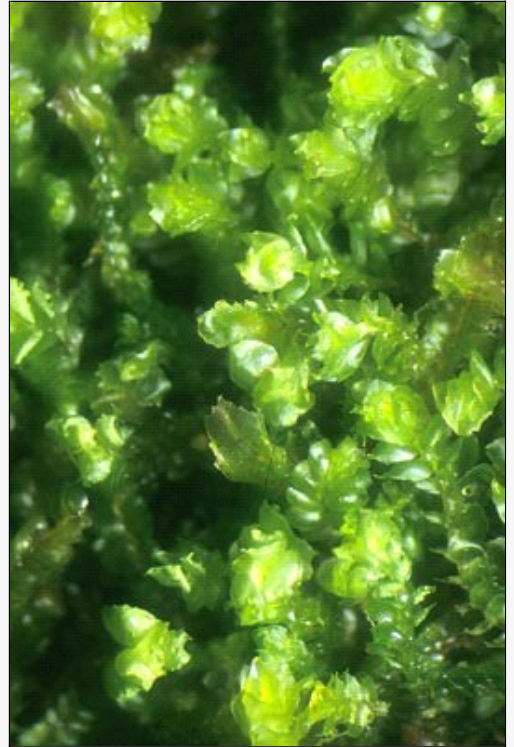

Stolonivector fiordlandiae

Common Name(s):

liverwort

Current Threat Status (2009):

Range Restricted

For more information, visit:

http://nzpcn.org.nz/flora_details.asp?ID=5076

Caption: *Stolonivector fiordlandiae*
Photographer: Bill Malcolm

Caption: *Stolonivector fiordlandiae*
Photographer: Bill Malcolm