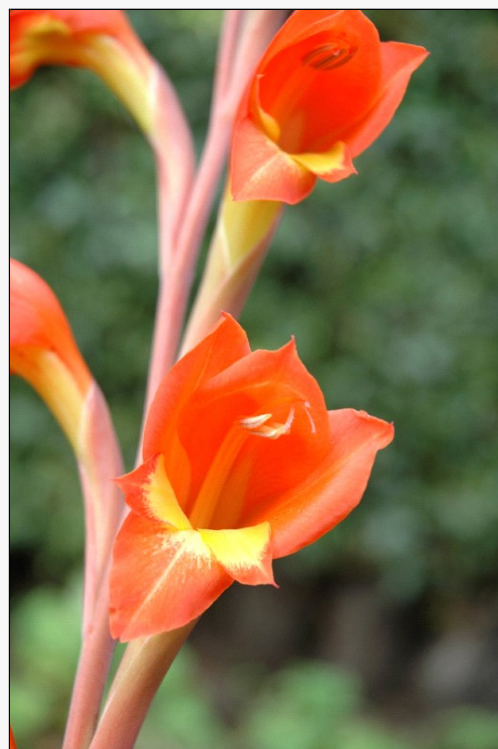

Gladiolus dalenii

Common Name(s):

gladiolus

Distribution:

Uncommon in wild in NZ, usually as garden discard.

For more information, visit:

http://nzpcn.org.nz/flora_details.asp?ID=7715

Caption: Garden, Whanganui
Photographer: Colin Ogle

Caption: Garden, Whanganui
Photographer: Colin Ogle